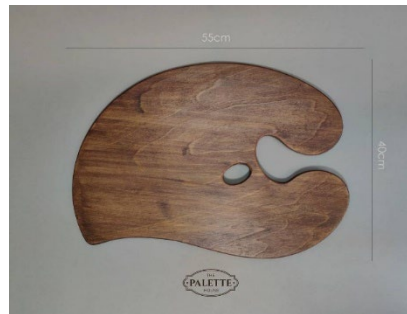

PALETTE (not provided)

Any Palette is fine. Recommend Oval Medium Palette by Palette House.